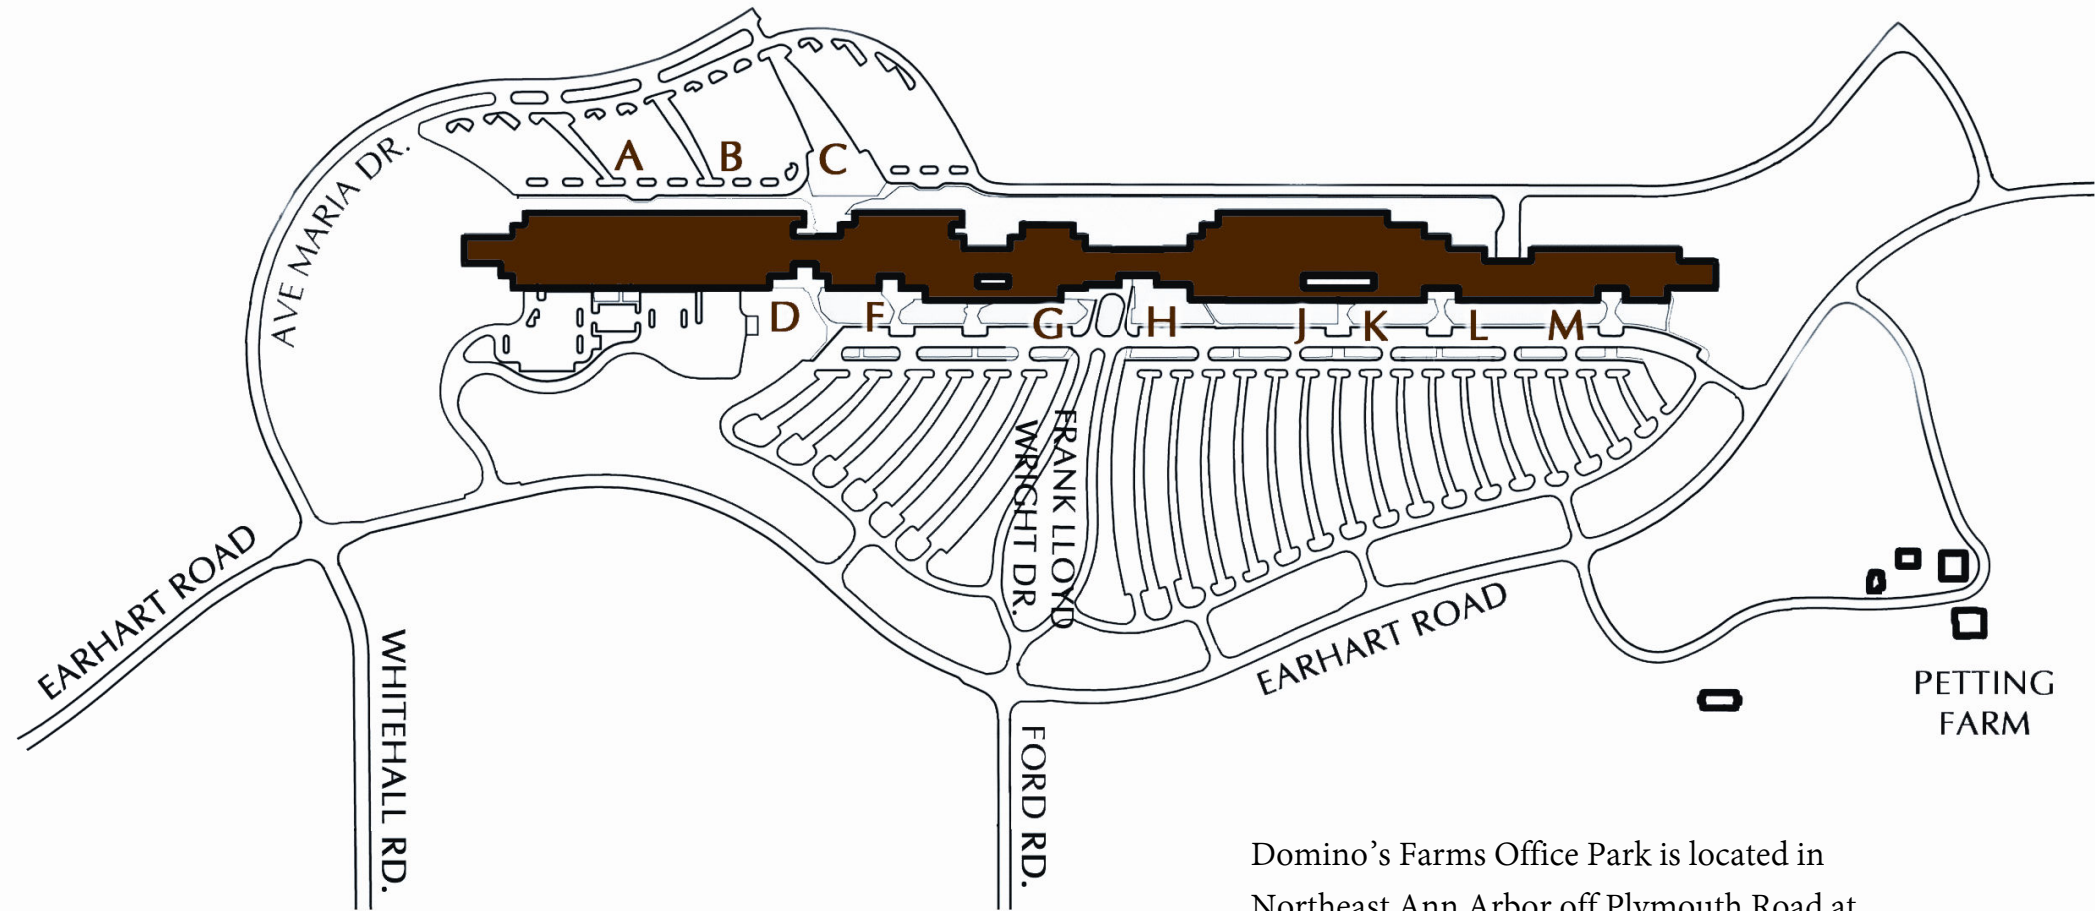

DOMINO'S FARMS OFFICE PARK

Domino's Farms Office Park is located in Northeast Ann Arbor off Plymouth Road at the junction of US-23 and M-14. Exit US-23 at Plymouth Road (Exit 41), then head east on Plymouth to Earhart Road and north on Earhart.